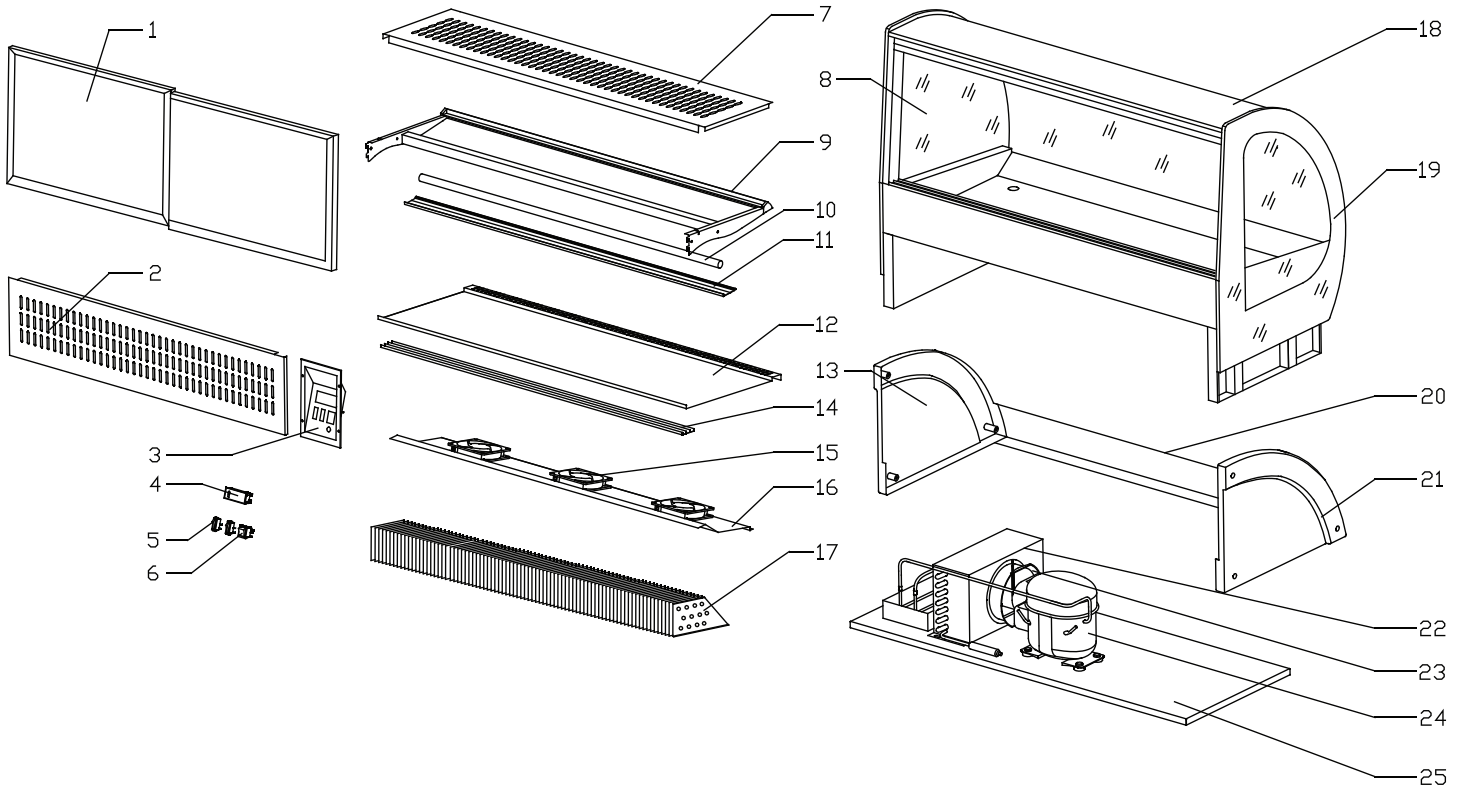

# Parts Breakdown

Model RS-CN-0115-R 31406

# Parts Breakdown

## Model RS-CN-0115-R 31406

Item No.	Description	Position	Item No.	Description	Position	Item No.	Description	Position
31679	Sliding Door for 31406	1	28385	Light for 31406	10	31697	Left Glass for 31406	19
31680	Back Air Grill for 31406	2	31689	Light Cover for 31406	11	74025	Decoration Front Panel for 31406	20
28378	Control Panel for 31406	3	31690	Bottom Stainless Steel Shelf for 31406	12	74026	Decoration Left Panel for 31406	21
31682	Digital Thermostat for 31406	4	74016	Decoration Right Panel for 31406	13	31700	Condenser for 31406	22
31683	Switch SC791 for 31406	5	74017	Rear Stainless Steel Air Grill for 31406	14	31701	Condenser Fan Motor for 31406	23
31684	Switch SC767 for 31406	6	31693	Evaporator Fan Motor for 31406	15	31669	Compressor for 31406	24
31685	Top Shelf for 31406	7	31694	Evaporator Cover for 31406	16	31703	Bottom Panel for 31406	25
31686	Right Side Glass for 31406	8	31695	Evaporator for 31406	17			
31687	Top Shelf Bracket for 31406	9	31696	Curved Glass for 31406	18			